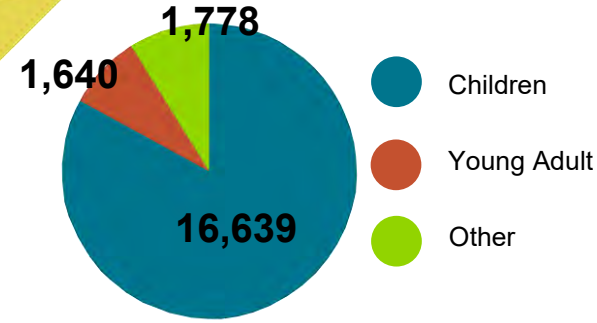

2019 Annual Report

Uses of
Public
Internet
Computers
15,284

Library Programs

Number of
Programs
765

Program
Attendance
20,057

Community Program Partners

Baraboo Area Senior Citizen Organization
Baraboo Range Preservation Association
Baraboo School District
Oak Park Place Baraboo
Powered Up Baraboo
Sauk Co. Master Gardener Association
Sauk Co. Land Resources and Environment Dept.
Sauk Prairie Conservation Alliance
The Aldo Leopold Foundation
The International Crane Foundation
The Nature Conservancy

UW-Platteville Baraboo Sauk County
St. Clare Meadows
Leatherberry Acres
Wisconsin Holstein Association
Baraboo Fire Department
St. John's Lutheran School
St. Joseph's Catholic School
Community Christian School
Our Savior's Daycare
Elite Self-Defense Center
International Clown Hall of Fame
Baraboo Police Department
Baraboo State Bank
Rowley Creek Lavender Farm
Baraboo Valley Veterinary Clinic
W.A.S.P. Model Rocket Club