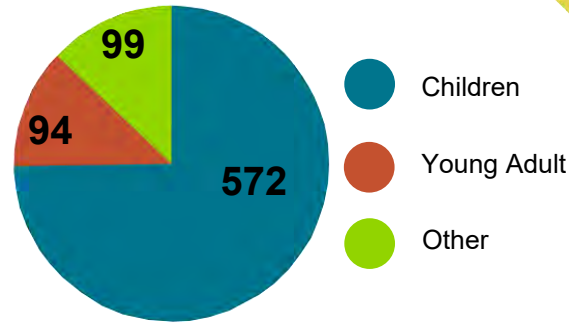

2019 Annual Report

Uses of
Public
Internet
Computers
15,284

Library Programs

Number of
Programs
765

Program
Attendance
20,057

Community Program Partners

Baraboo Area Senior Citizen Organization
Baraboo Range Preservation Association
Baraboo School District
Oak Park Place Baraboo
Powered Up Baraboo
Sauk Co. Master Gardener Association
Sauk Co. Land Resources and Environment Dept.
Sauk Prairie Conservation Alliance
The Aldo Leopold Foundation
The International Crane Foundation
The Nature Conservancy

UW-Platteville Baraboo Sauk County
St. Clare Meadows
Leatherberry Acres
Wisconsin Holstein Association
Baraboo Fire Department
St. John's Lutheran School
St. Joseph's Catholic School
Community Christian School
Our Savior's Daycare
Elite Self-Defense Center
International Clown Hall of Fame
Baraboo Police Department
Baraboo State Bank
Rowley Creek Lavender Farm
Baraboo Valley Veterinary Clinic
W.A.S.P. Model Rocket Club